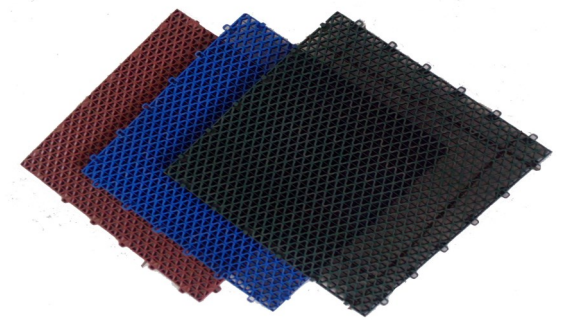

## Nomud Looped Mat With Backing

Width 3ft

Colours: Grey, Brown, Red, Green

Recommended for outdoors

## Carpet Mat with Backing

Width 3ft

Colours: Grey, Brown, Blue

Recommended for indoors

## Carpet Mat

Size: 2 x 3ft

Colours: Grey, Blue

Recommended for indoors

Barcode: 6161101881739

## V-Deck

Size: 30 cm x 30 cm

Colours: Grey

Recommended for water places like  
swimming pools, showers etc