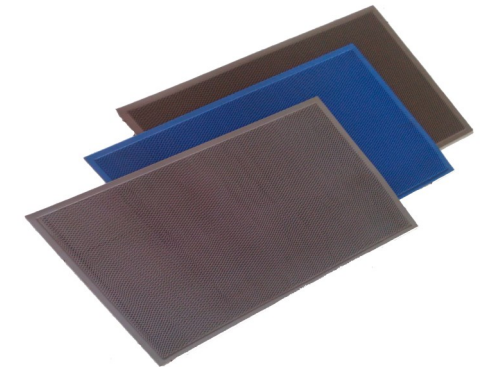

## Nomud Looped Mat Heavy Duty Unbacked

Width 3ft

Colours: Grey, Brown, Red

Recommended for outdoors

## Anti Slip Mat

Width 3ft

Colors: Black

Recommended for Kitchens,  
Ramps/Slopy areas

## V-Deck

Size: 30 cm x 30 cm

Colours: Grey

Recommended for water places like  
swimming pools, showers etc

## Mat Zigzag

Size: 2 x 3ft

Colours: Grey, Brown, Blue

Barcode:6161101881746